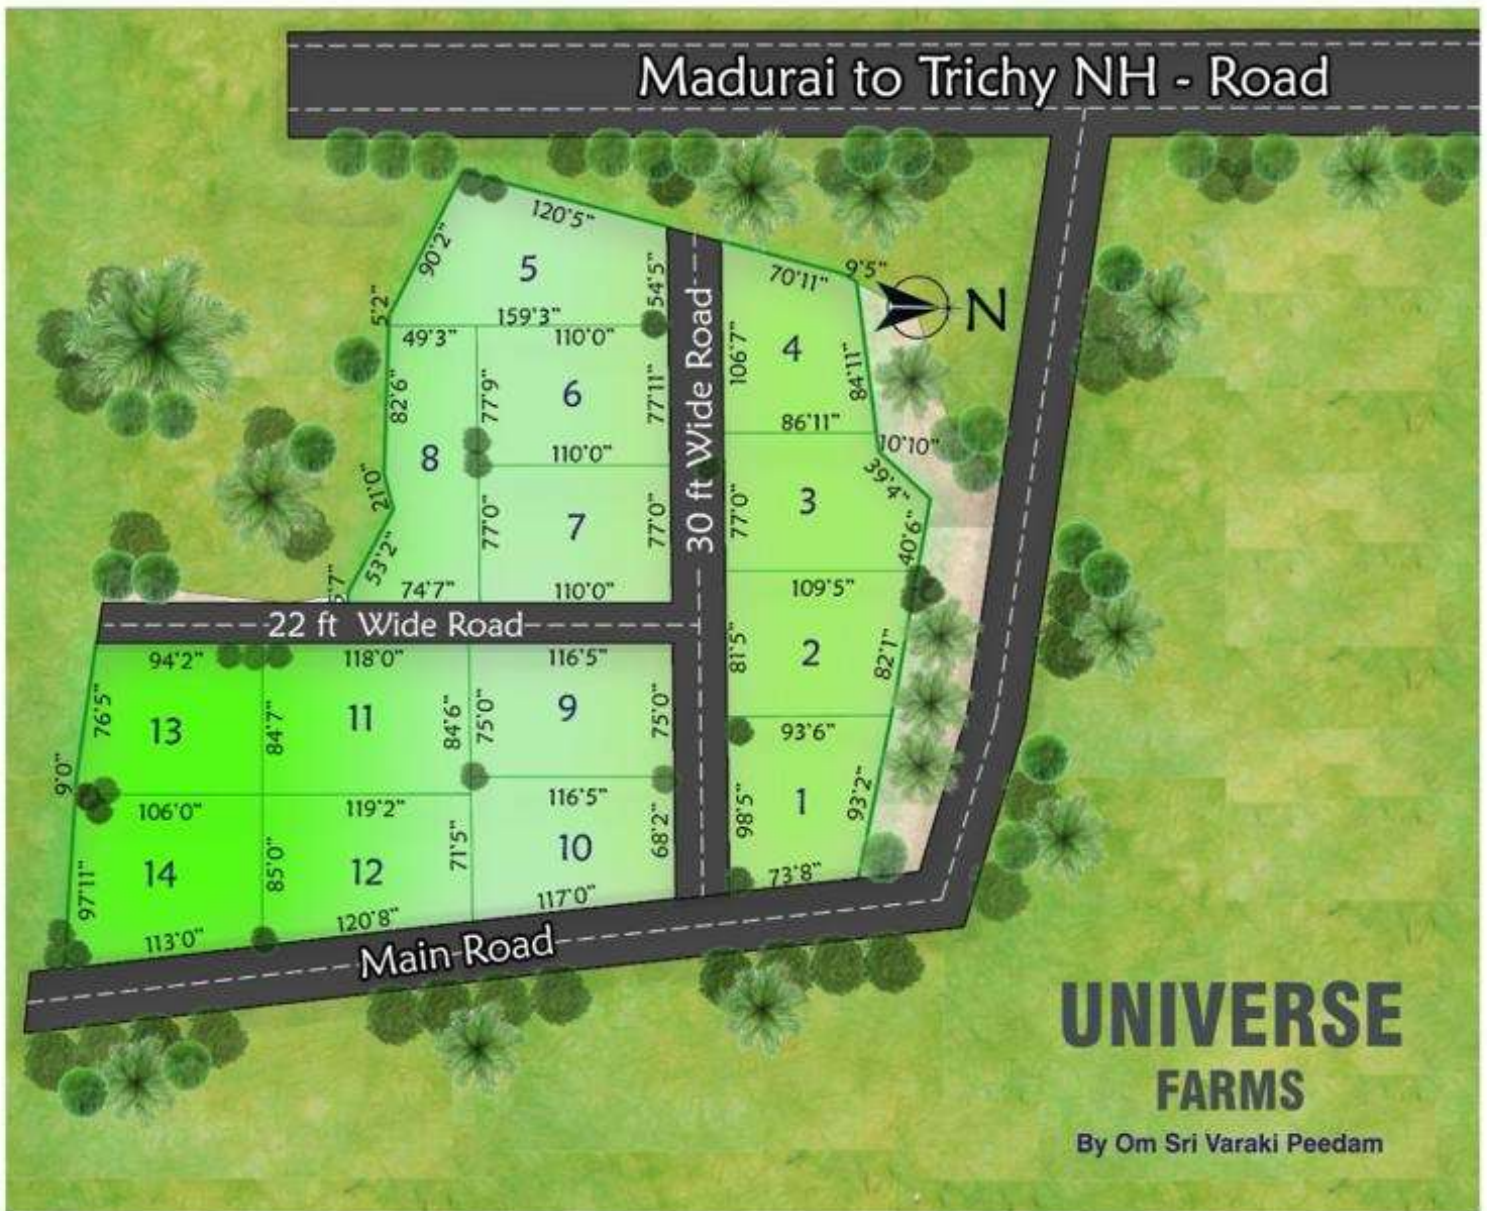

OM

Sri Varaki Peedam
Presents

UNIVERSE FARMS

(Vellaripatti Village)

Near TVS Factory, Madurai - Chennai Fourway

📞 90924 08055 ✉️ farmsuniverse@gmail.com 🌐 www.universefarms.com

PLOT NO	PLOT AREA	ROAD AREA	TOTAL AREA	TOTAL AREA
	SQ.FT	SQ.FT	SQ.FT	CENT
1	7877.02	1477.05	9354.02	21.4
2	8227.93	1222.05	9449.98	21.6
3	8163.34	1155.00	9318.34	21.3
4	7825.36	1599.00	9424.36	21.6
5	10047.03	817.00	10864.03	24.9
6	8574.53	1168.05	9742.58	22.3
7	8469.04	2365.00	10861.4	24.9
8	8528.24	821.26	9349.5	21.4
9	8696.16	2406.00	11102.16	25.4
10	8683.24	1022.55	9705.79	22
11	10026.58	1298.00	11324.58	26
12	9375.00	1298.00	10673	24.5
13	8503.49	1036.02	9539.51	21.9
14	9945.85	1036.02	10981.87	25

AMENITIES

- **100% Vaasthu Compliance**
- **Each Plot Consists of 100 different Timber & Fruits Tree Varieties**
- **Sandal, Red Sandal, Karungali, Mahagani, Coconut, Mango, Seetha, Gooseberry, Dragan Fruit, Sappotta, Guava and Jack fruit etc.**
- **Gated Compound and 24x7 Security.**
- **CCTV (access provided on request)**
- **Solar Street Lights**
- **Each Plot will have a fully furnished Air conditioned guest house.**
- **Free Maintenance of guest house and plantation for a period of 20 years.**
- **Drip Irrigation with 24x7 Water Supply.**
- **Plots with varied sizes from (21 to 26 cents).**

Key Plan: Meenakshi Amman Temple > Mattuthavani Omni Bus Stand > Chennai High Court Branch > Chittampatti Toll Plaza > TVS Vellaripatti > **Universe Farms**

ஓம் ஸ்ரீ வாராஹி பீடம் நல் ஆசியோடு...

நமது யுனிவர்ஸ் பார்ம்ஸ்